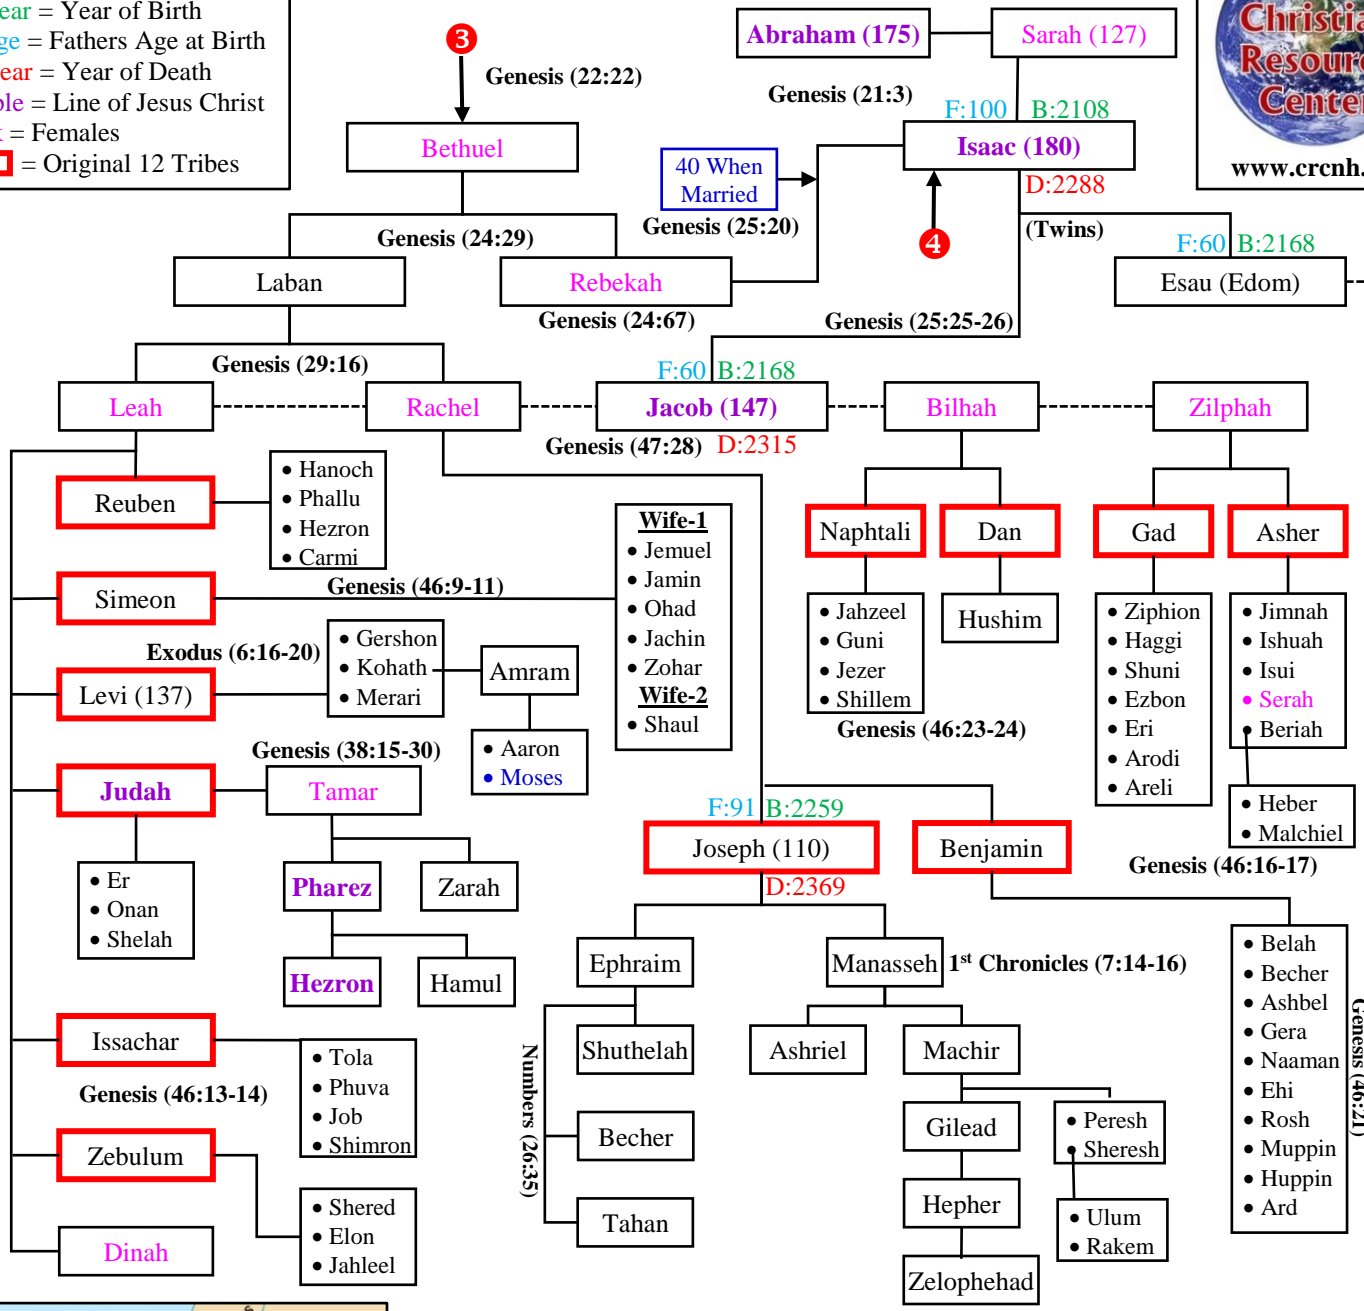

22 - Abraham and the 12 Tribes Genealogy

Legend
 Format = Name (years lived)
 B:Year = Year of Birth
 F:Age = Fathers Age at Birth
 D:Year = Year of Death
 Purple = Line of Jesus Christ
 Pink = Females
 = Original 12 Tribes

Married Daughters of Canaan

Genesis (46:21)