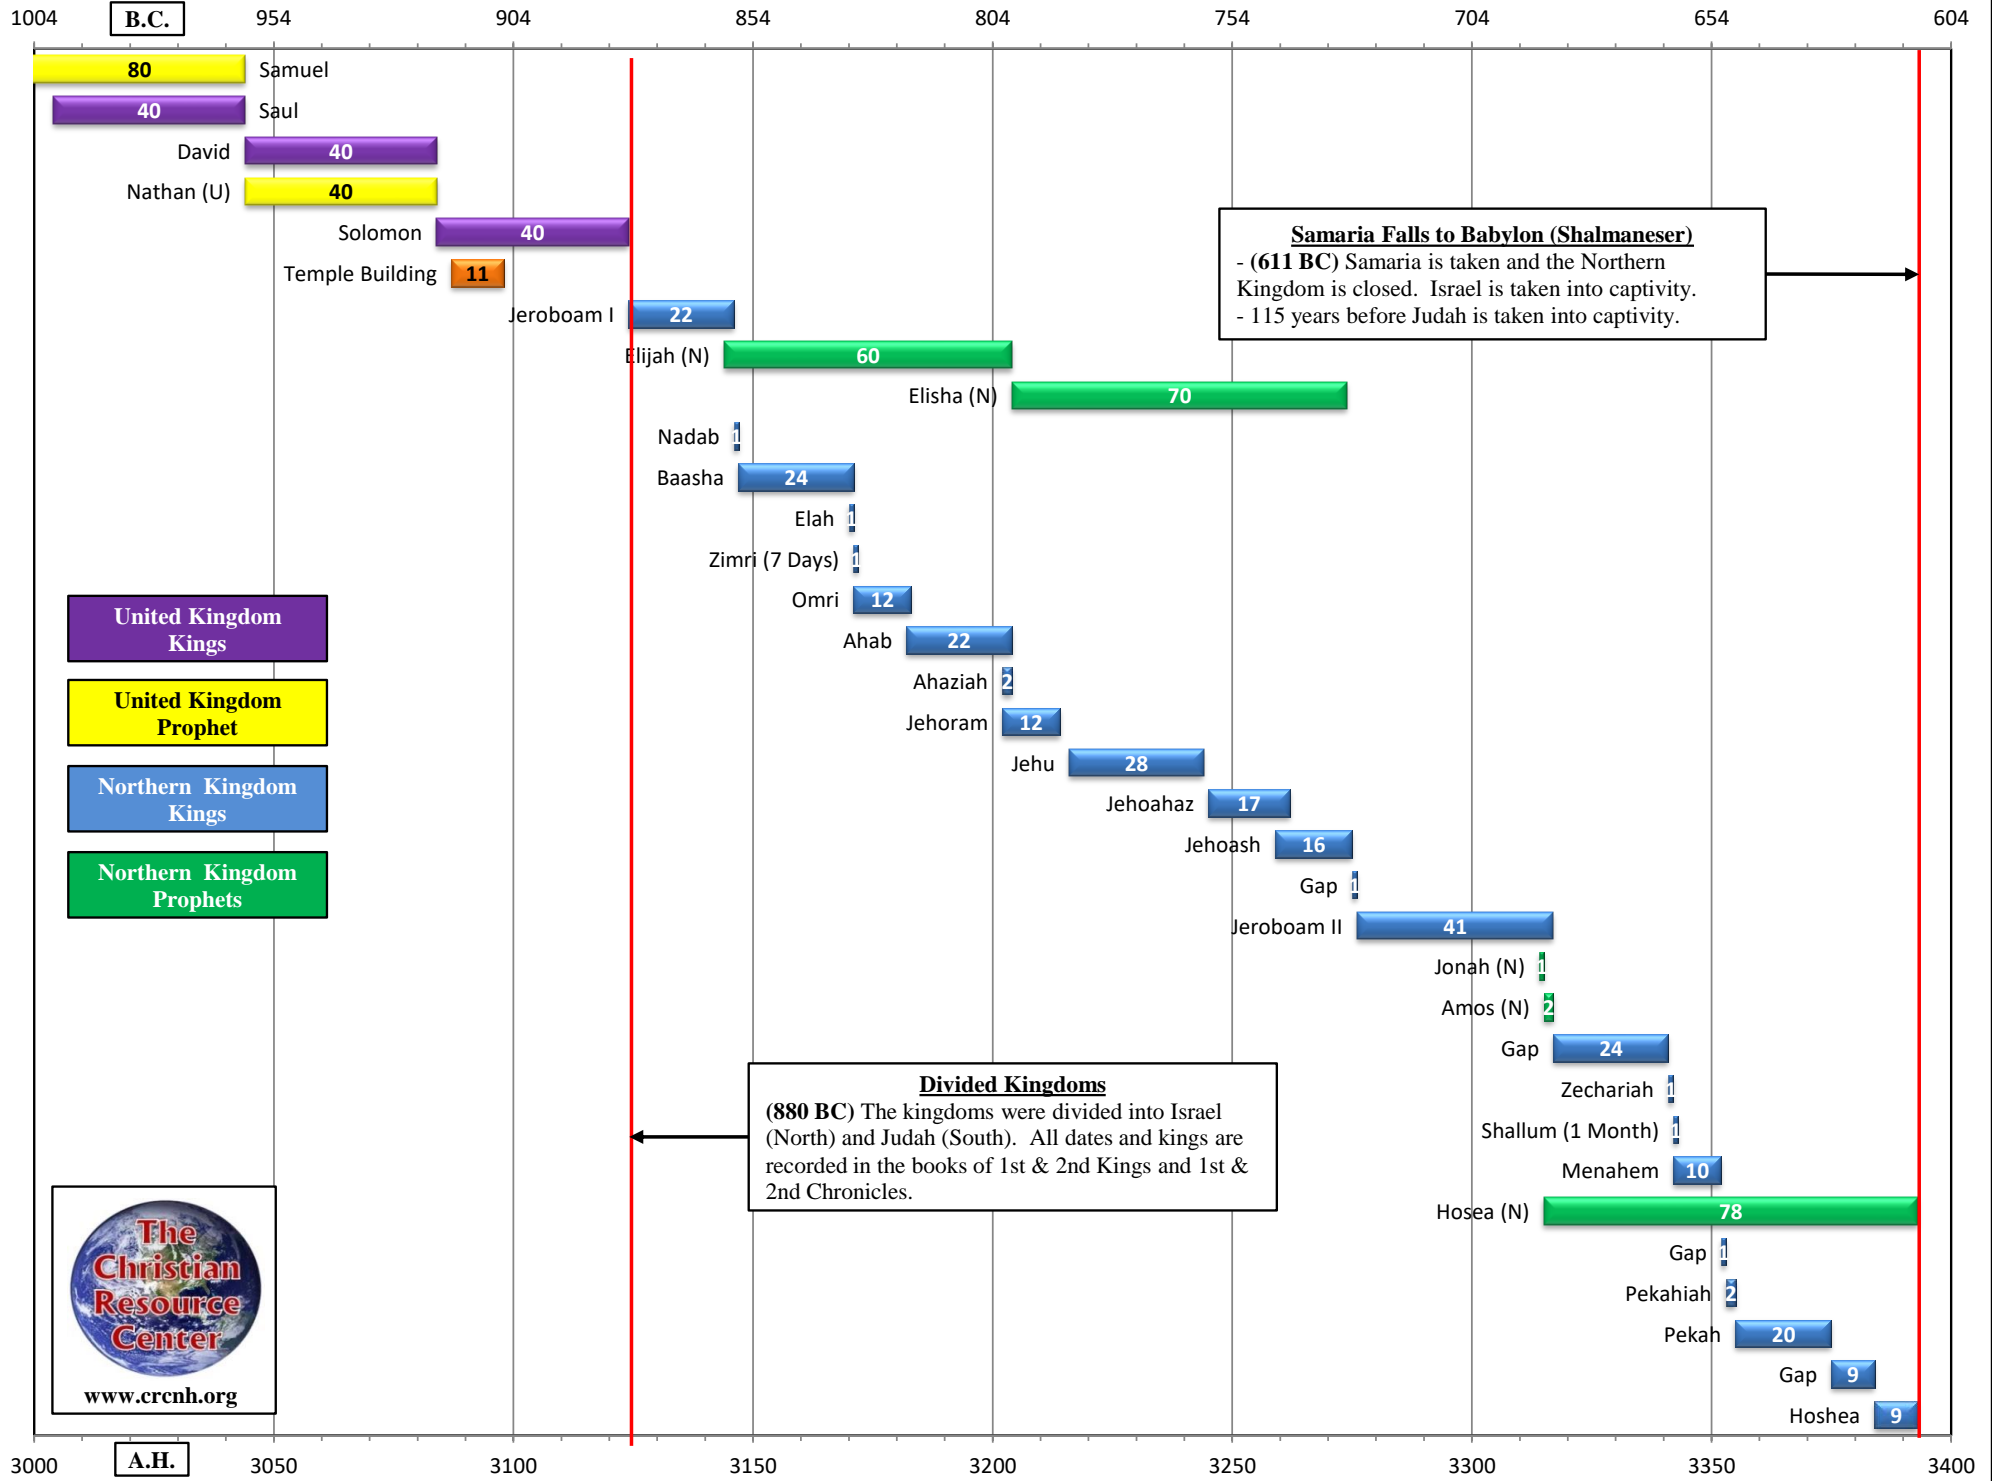

# 16 - The Kings & Prophets of Israel (Samaria-Northern Kingdom) Timeline

**Samaria Falls to Babylon (Shalmaneser)**  
 - (611 BC) Samaria is taken and the Northern Kingdom is closed. Israel is taken into captivity.  
 - 115 years before Judah is taken into captivity.

**Divided Kingdoms**  
 (880 BC) The kingdoms were divided into Israel (North) and Judah (South). All dates and kings are recorded in the books of 1st & 2nd Kings and 1st & 2nd Chronicles.

**United Kingdom Kings**

**United Kingdom Prophet**

**Northern Kingdom Kings**

**Northern Kingdom Prophets**