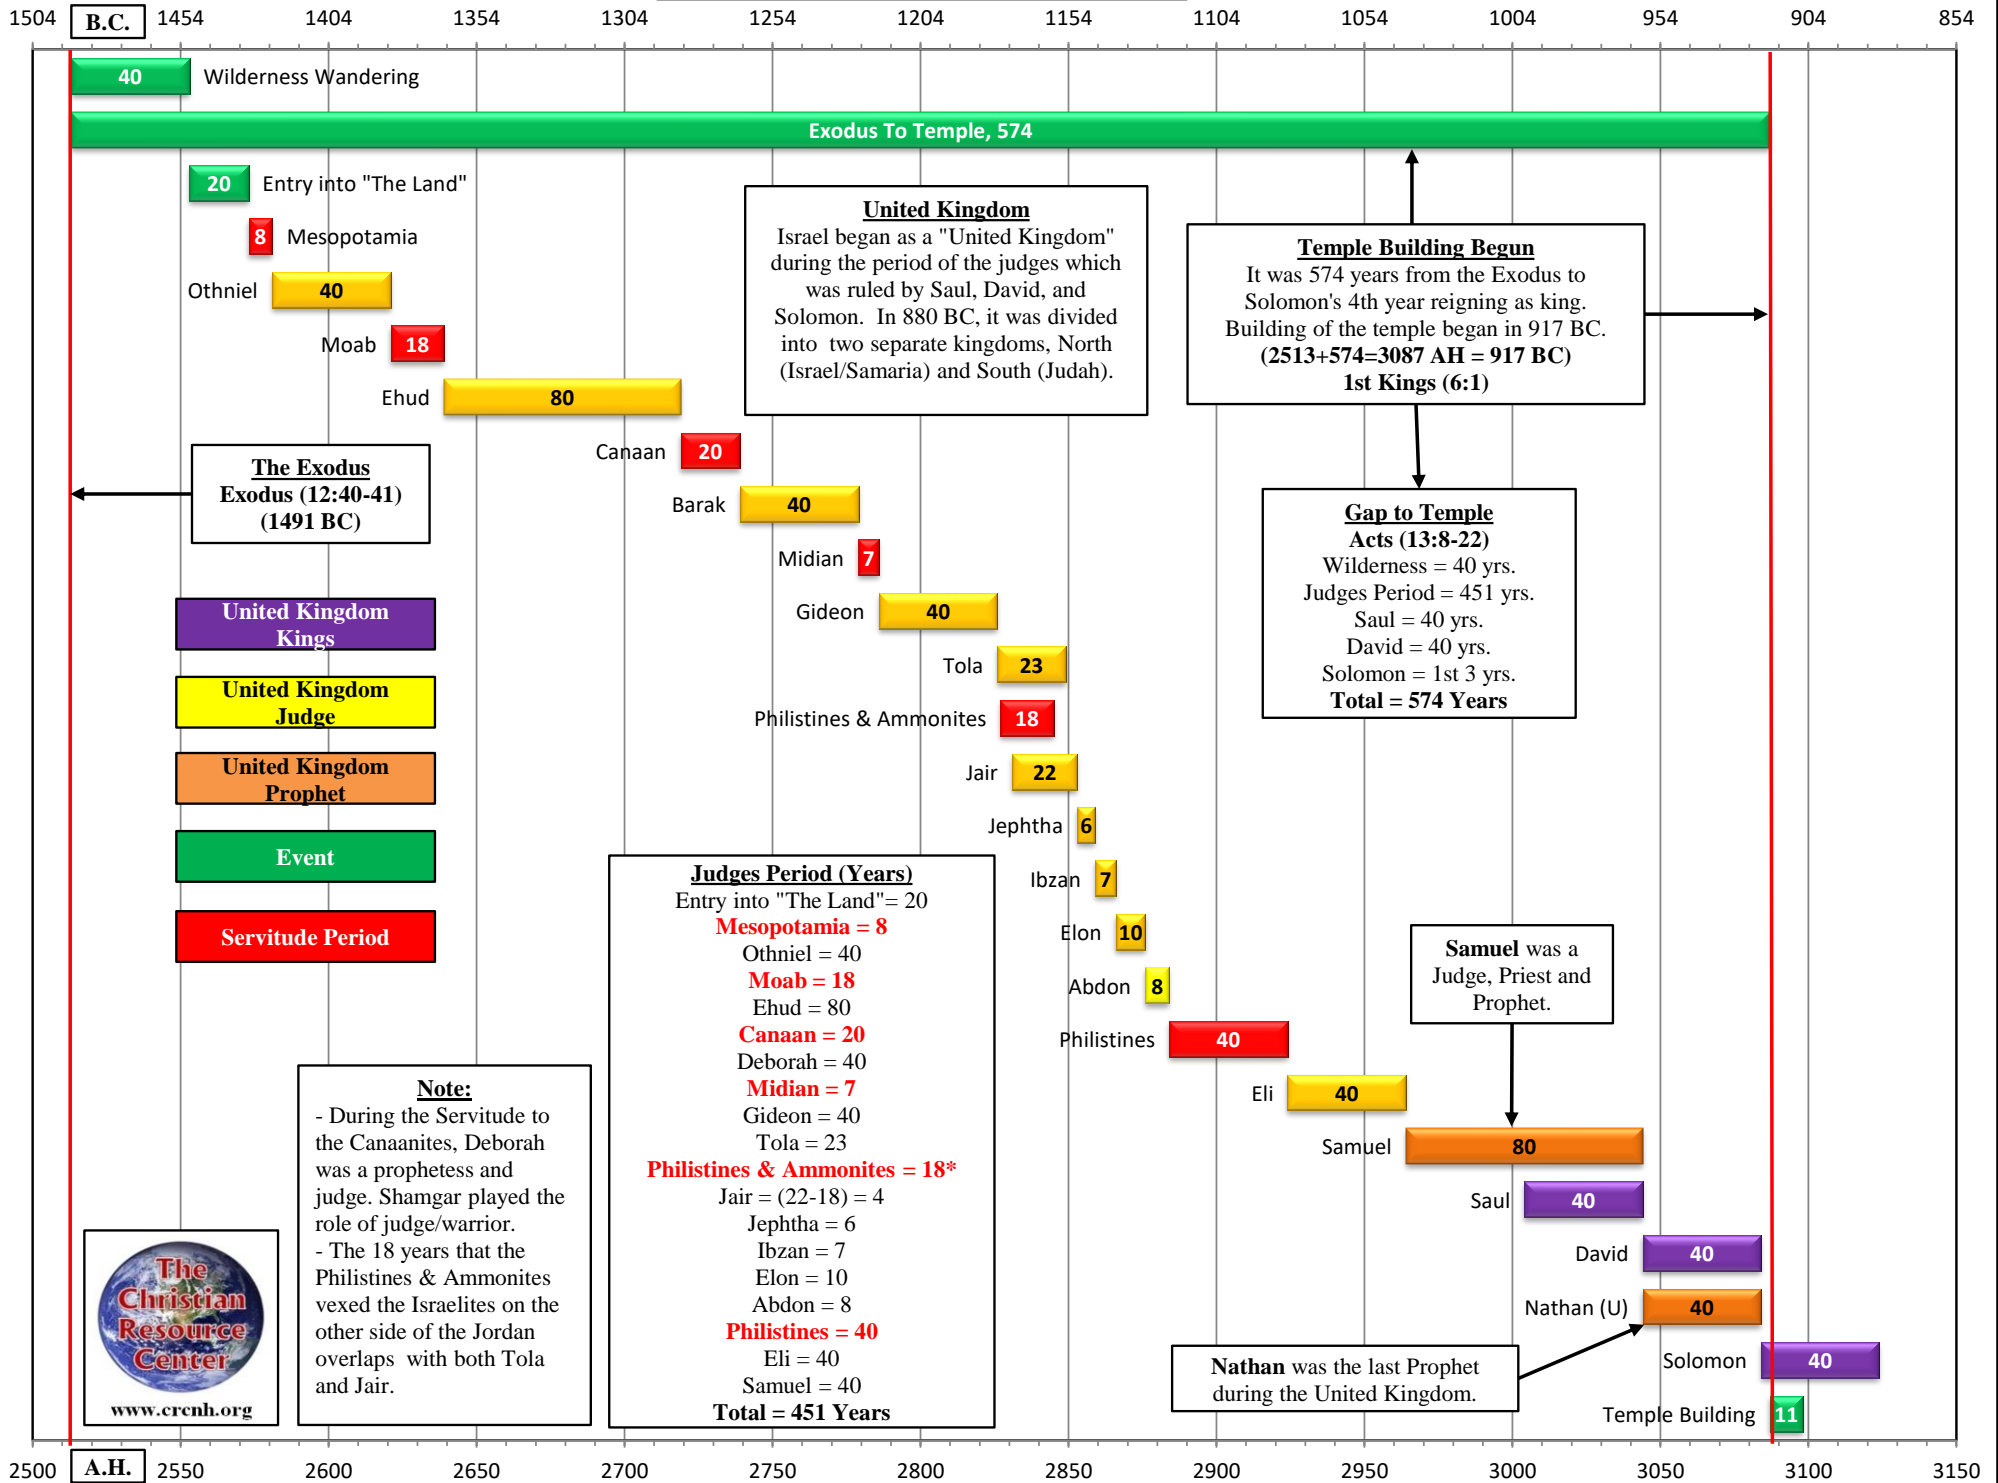

15 - The Judges Period Timeline

United Kingdom
 Israel began as a "United Kingdom" during the period of the judges which was ruled by Saul, David, and Solomon. In 880 BC, it was divided into two separate kingdoms, North (Israel/Samaria) and South (Judah).

Temple Building Begun
 It was 574 years from the Exodus to Solomon's 4th year reigning as king. Building of the temple began in 917 BC. (2513+574=3087 AH = 917 BC) 1st Kings (6:1)

Gap to Temple
 Acts (13:8-22)
 Wilderness = 40 yrs.
 Judges Period = 451 yrs.
 Saul = 40 yrs.
 David = 40 yrs.
 Solomon = 1st 3 yrs.
Total = 574 Years

Judges Period (Years)
 Entry into "The Land" = 20
Mesopotamia = 8
 Othniel = 40
Moab = 18
 Ehud = 80
Canaan = 20
 Deborah = 40
Midian = 7
 Gideon = 40
 Tola = 23
Philistines & Ammonites = 18*
 Jair = (22-18) = 4
 Jephtha = 6
 Ibzan = 7
 Elon = 10
 Abdon = 8
Philistines = 40
 Eli = 40
 Samuel = 40
Total = 451 Years

Note:
 - During the Servitude to the Canaanites, Deborah was a prophetess and judge. Shamgar played the role of judge/warrior.
 - The 18 years that the Philistines & Ammonites vexed the Israelites on the other side of the Jordan overlaps with both Tola and Jair.