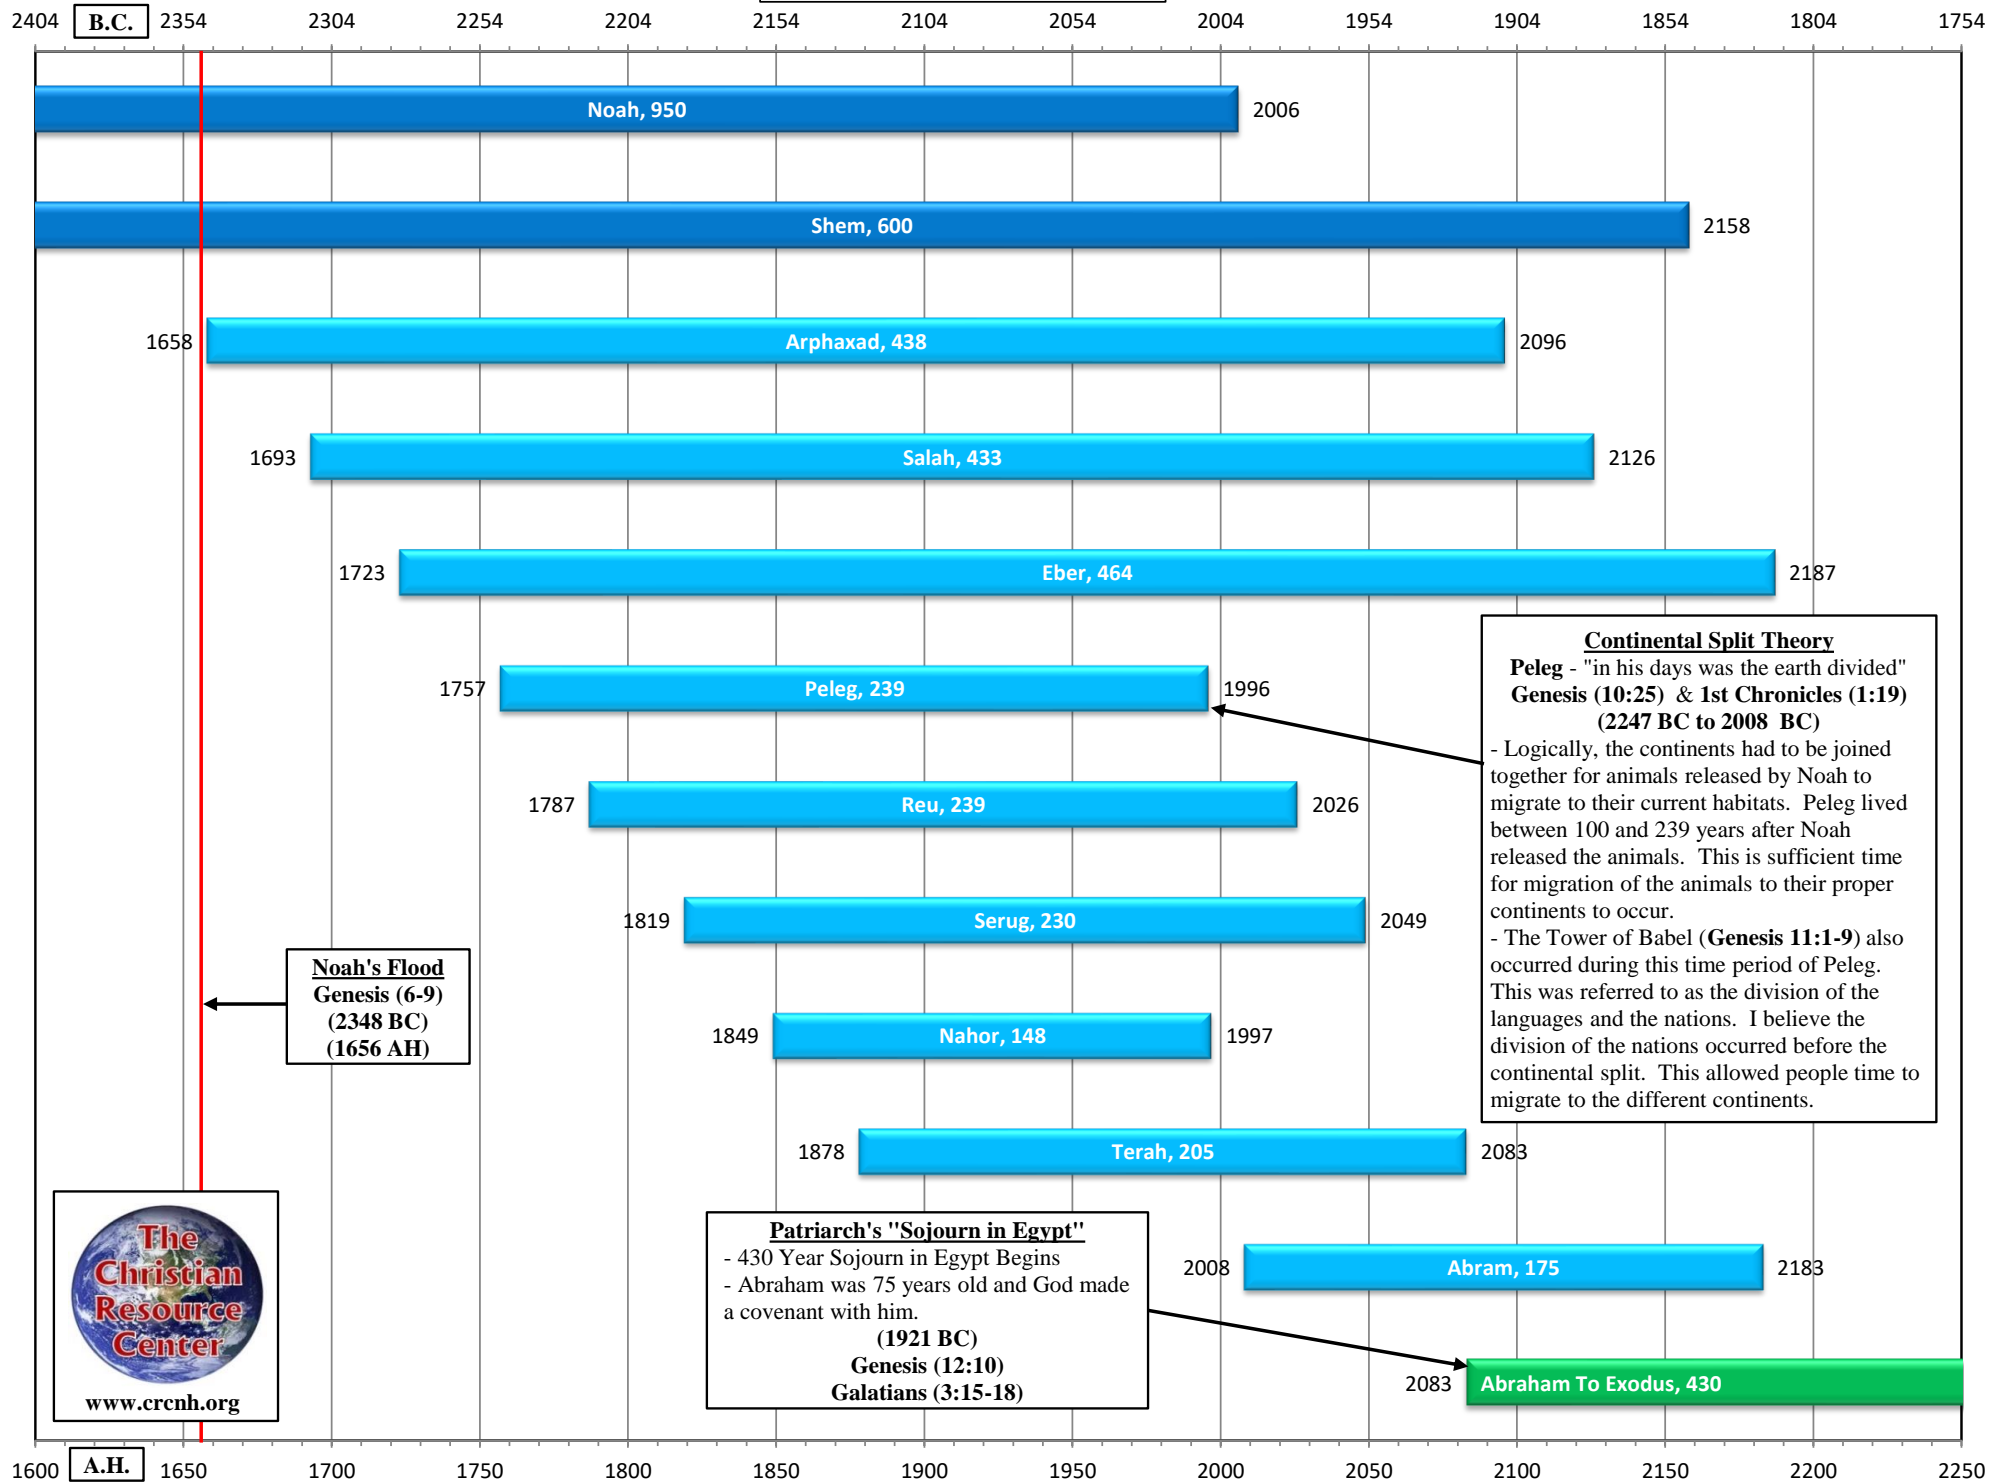

13 - Post-Flood Timeline

Noah's Flood
 Genesis (6-9)
 (2348 BC)
 (1656 AH)

Continental Split Theory
Peleg - "in his days was the earth divided"
 Genesis (10:25) & 1st Chronicles (1:19)
 (2247 BC to 2008 BC)
 - Logically, the continents had to be joined together for animals released by Noah to migrate to their current habitats. Peleg lived between 100 and 239 years after Noah released the animals. This is sufficient time for migration of the animals to their proper continents to occur.
 - The Tower of Babel (Genesis 11:1-9) also occurred during this time period of Peleg. This was referred to as the division of the languages and the nations. I believe the division of the nations occurred before the continental split. This allowed people time to migrate to the different continents.

Patriarch's "Sojourn in Egypt"
 - 430 Year Sojourn in Egypt Begins
 - Abraham was 75 years old and God made a covenant with him.
 (1921 BC)
 Genesis (12:10)
 Galatians (3:15-18)