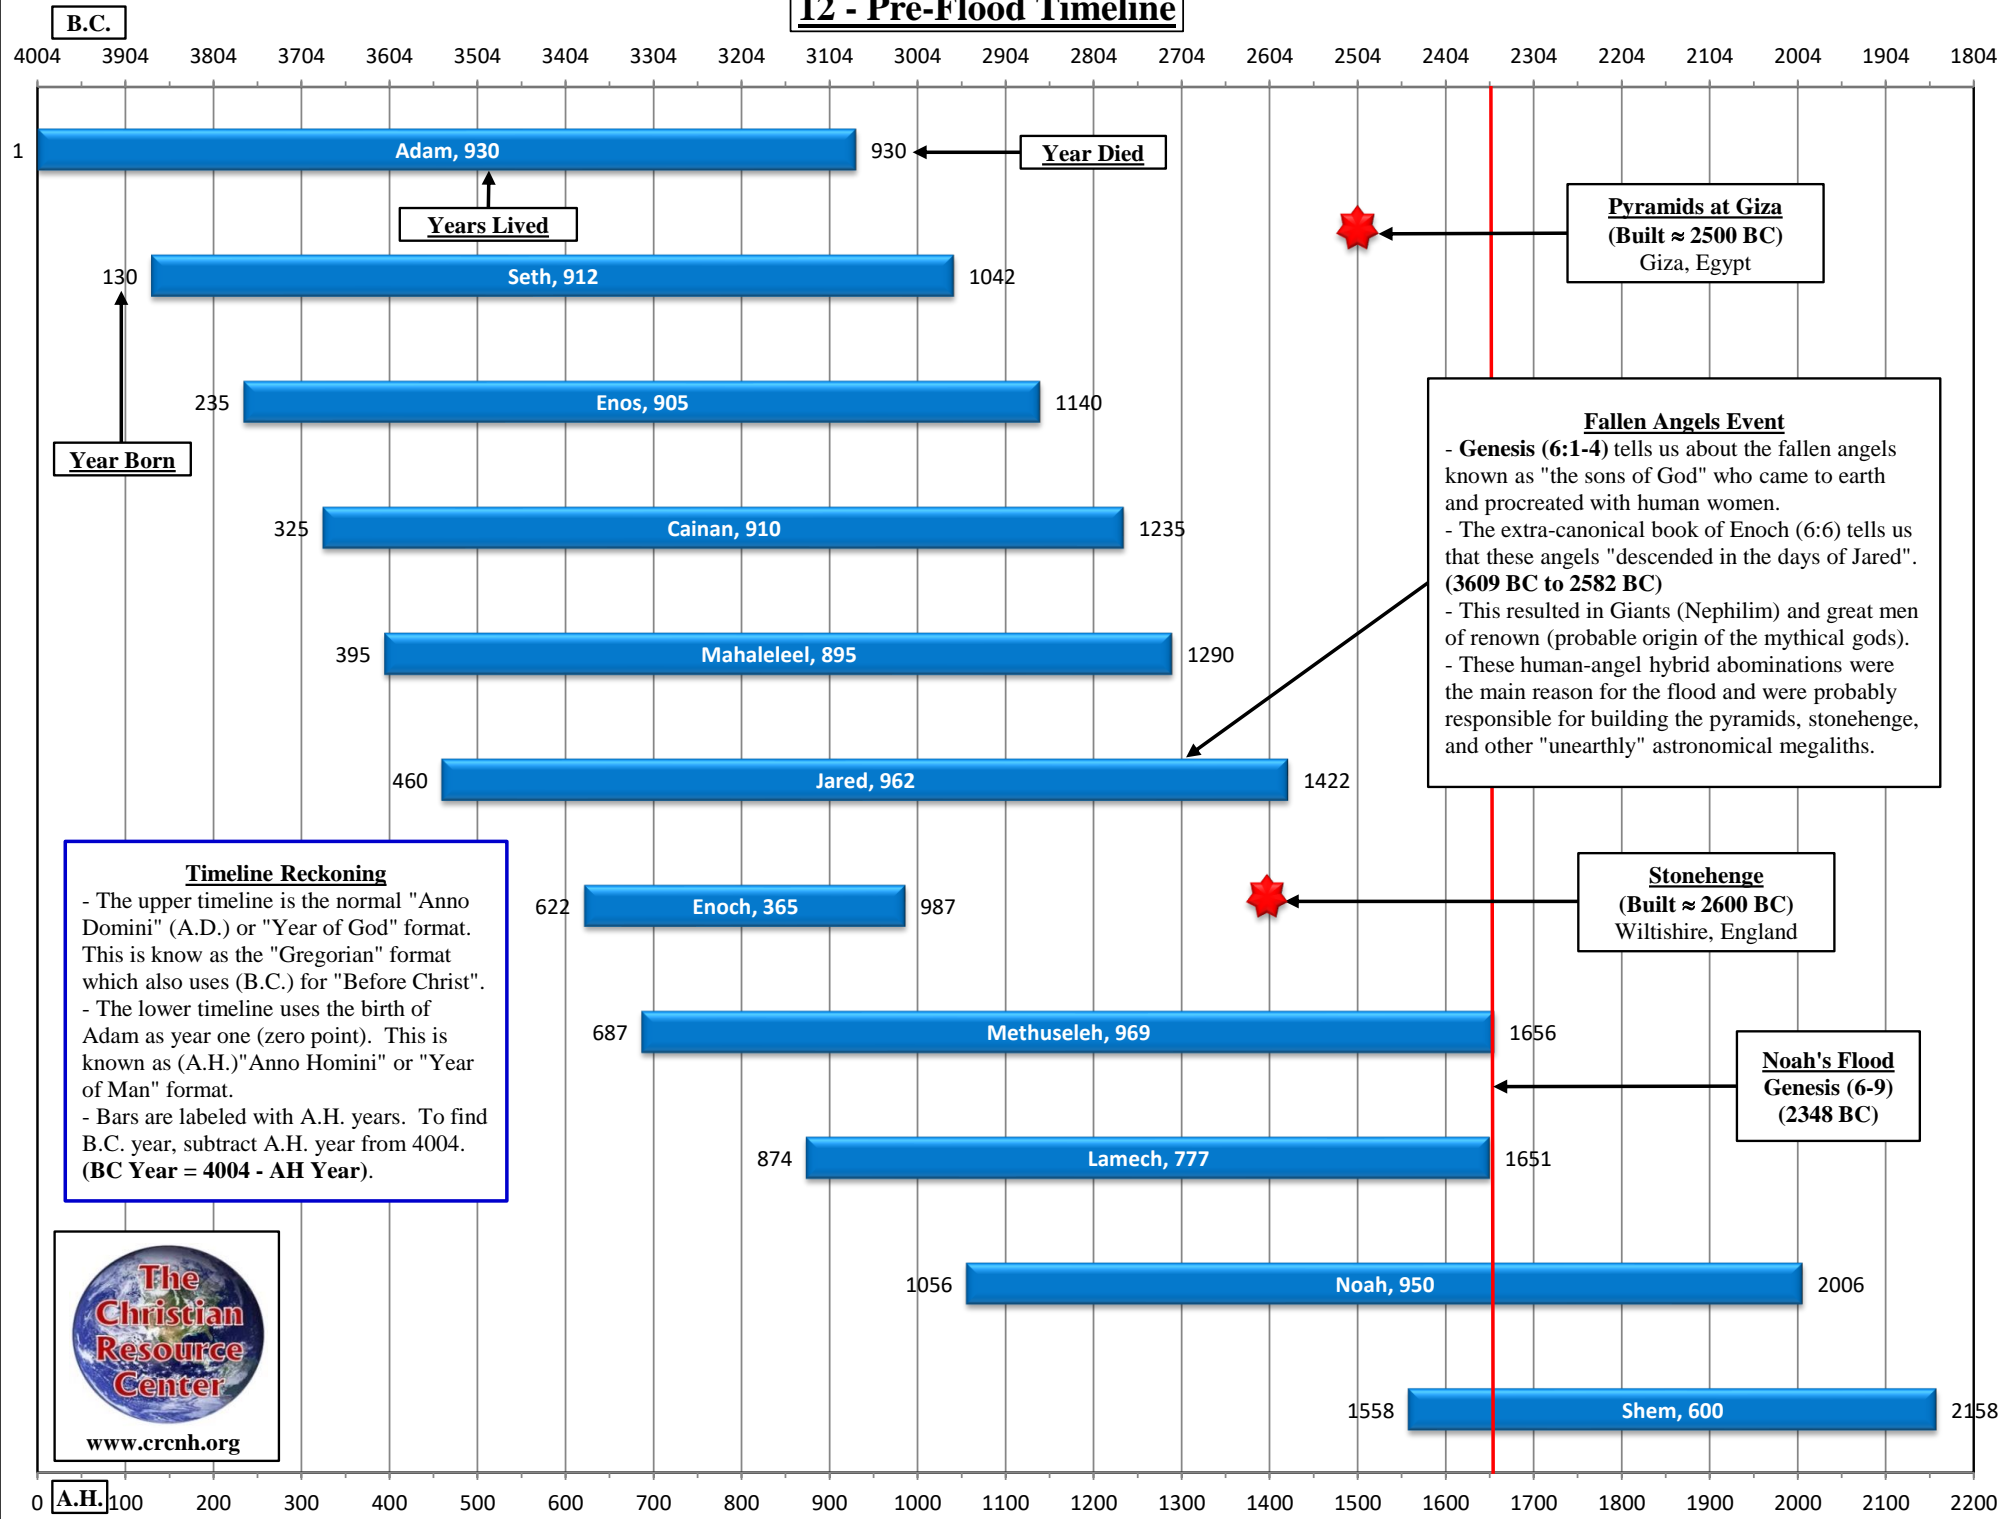

12 - Pre-Flood Timeline

Timeline Reckoning

- The upper timeline is the normal "Anno Domini" (A.D.) or "Year of God" format. This is known as the "Gregorian" format which also uses (B.C.) for "Before Christ".
- The lower timeline uses the birth of Adam as year one (zero point). This is known as (A.H.) "Anno Homini" or "Year of Man" format.
- Bars are labeled with A.H. years. To find B.C. year, subtract A.H. year from 4004. (BC Year = 4004 - AH Year).

Fallen Angels Event

- Genesis (6:1-4) tells us about the fallen angels known as "the sons of God" who came to earth and procreated with human women.
- The extra-canonical book of Enoch (6:6) tells us that these angels "descended in the days of Jared". (3609 BC to 2582 BC)
- This resulted in Giants (Nephilim) and great men of renown (probable origin of the mythical gods).
- These human-angel hybrid abominations were the main reason for the pyramids and were probably responsible for building the pyramids, stonehenge, and other "unearthly" astronomical megaliths.